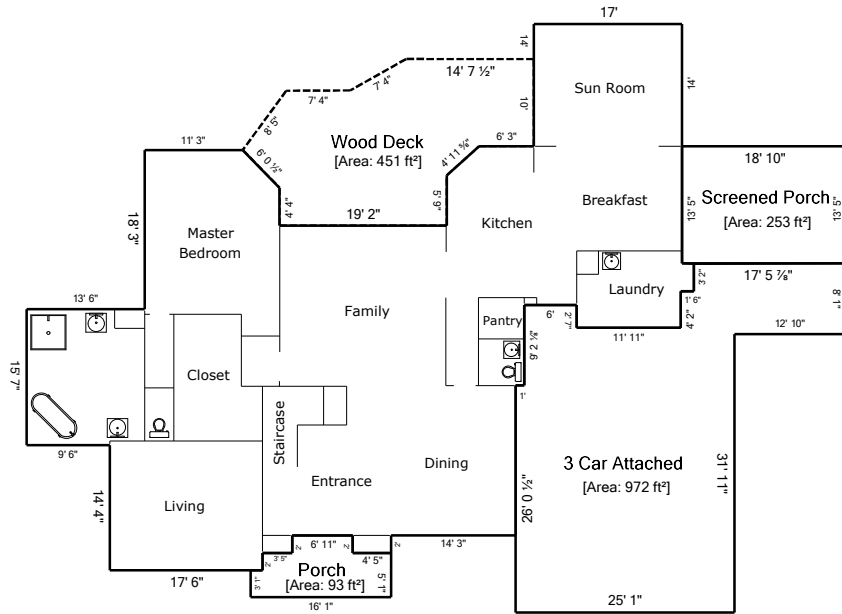

Sketch

First Floor [Area: 2666 ft²]

Second Floor [Area: 1995 ft²]

Living Area		Nonliving Area	
First Floor	2665.79 ft²	Wood Deck	451.48 ft²
Second Floor	1994.57 ft²	Porch	92.93 ft²
		Attic	606.72 ft²
		Screened Porch	252.69 ft²
		3 Car Attached	971.60 ft²
<b>Total Living Area (rounded):</b>	<b>4660 ft²</b>	<b>Total Non-Living Area (rounded):</b>	<b>2375 ft²</b>

Griffin Measuring - All measurements are rounded to the nearest inch and intended for Marketing Purposes Only

Measurements for 9027 Yellow Pine Court, Waxhaw NC