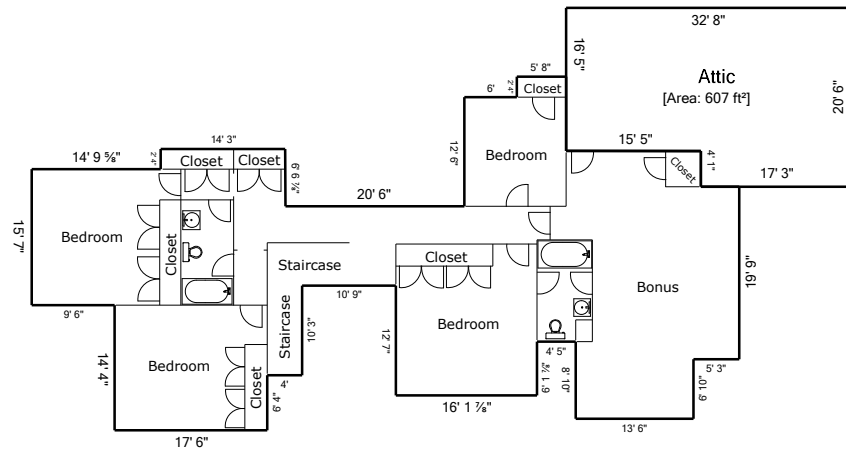

Sketch

First Floor [Area: 2666 ft²]

Second Floor [Area: 1995 ft²]

Living Area		Nonliving Area	
First Floor	2665.79 ft²	Wood Deck	451.48 ft²
Second Floor	1994.57 ft²	Porch	92.93 ft²
		Attic	606.72 ft²
		Screened Porch	252.69 ft²
		3 Car Attached	971.60 ft²
<b>Total Living Area (rounded):</b>	<b>4660 ft²</b>	<b>Total Non-Living Area (rounded):</b>	<b>2375 ft²</b>

Griffin Measuring - All measurements are rounded to the nearest inch and intended for Marketing Purposes Only

Measurements for 9027 Yellow Pine Court, Waxhaw NC